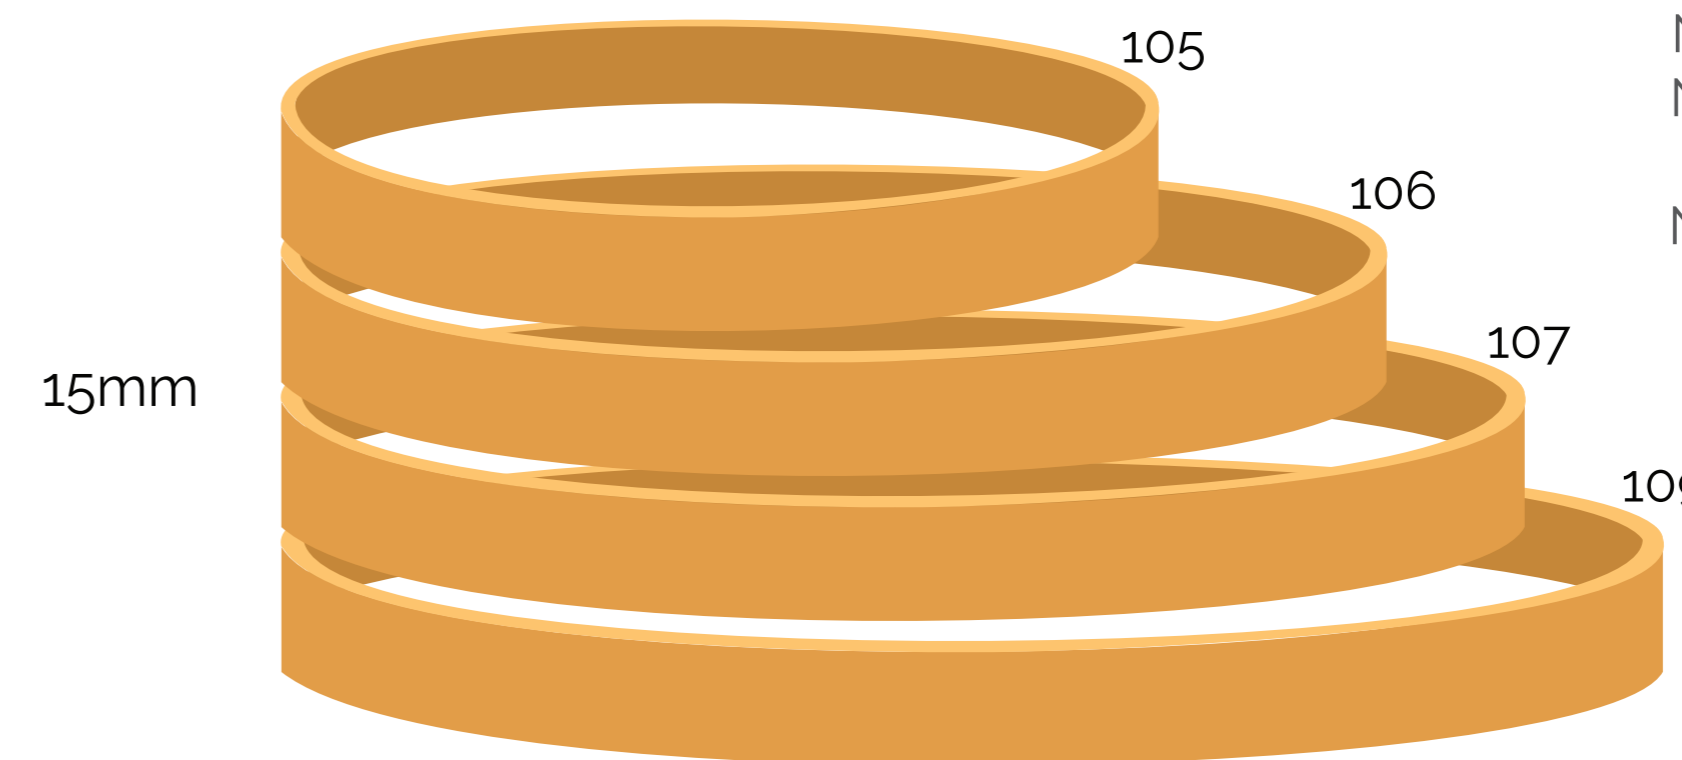

BOUNCE RUBBER BANDS

RUBBER BAND SIZE CHART

WIDTH SIZE

SIZE LENGTH X WIDTH

No 8	25mm x 1.5mm
No 10	35mm x 1.5mm
No 12	38mm x 1.5mm
No 16	60mm x 1.5mm
No 24	150mm x 1.5mm

No 14	50mm x 2.0mm
No 18	80mm x 2.0mm
No 19	90mm x 2.0mm

No 60	42mm x 6.0mm
No 61	50mm x 6.0mm
No 62	64mm x 6.0mm
No 63	80mm x 6.0mm
No 64	90mm x 6.0mm
No 65	100mm x 6.0mm
No 67	120mm x 6.0mm
No 68	140mm x 6.0mm

WIDTH SIZE

12mm

SIZE LENGTH X WIDTH

No 75	75mm x 8.0mm
No 79	50mm x 10.0mm
No 73	75mm x 10.0mm
No 78	80mm x 10.0mm

No 82	64mm x 12.0mm
No 85	100mm x 12.0mm
No 86	114mm x 12.0mm
No 87	127mm x 12.0mm
No 89	150mm x 12.0mm
No 170	160mm x 12.0mm
No 90	170mm x 12.0mm

13mm

No 160	160mm x 13.0mm
--------	----------------

15mm

No 105	127mm x 15.0mm
No 106	160mm x 15.0mm
No 107	180mm x 15.0mm
No 109	200mm x 15.0mm

No 203	300mm x 25.0mm
--------	----------------

25mm