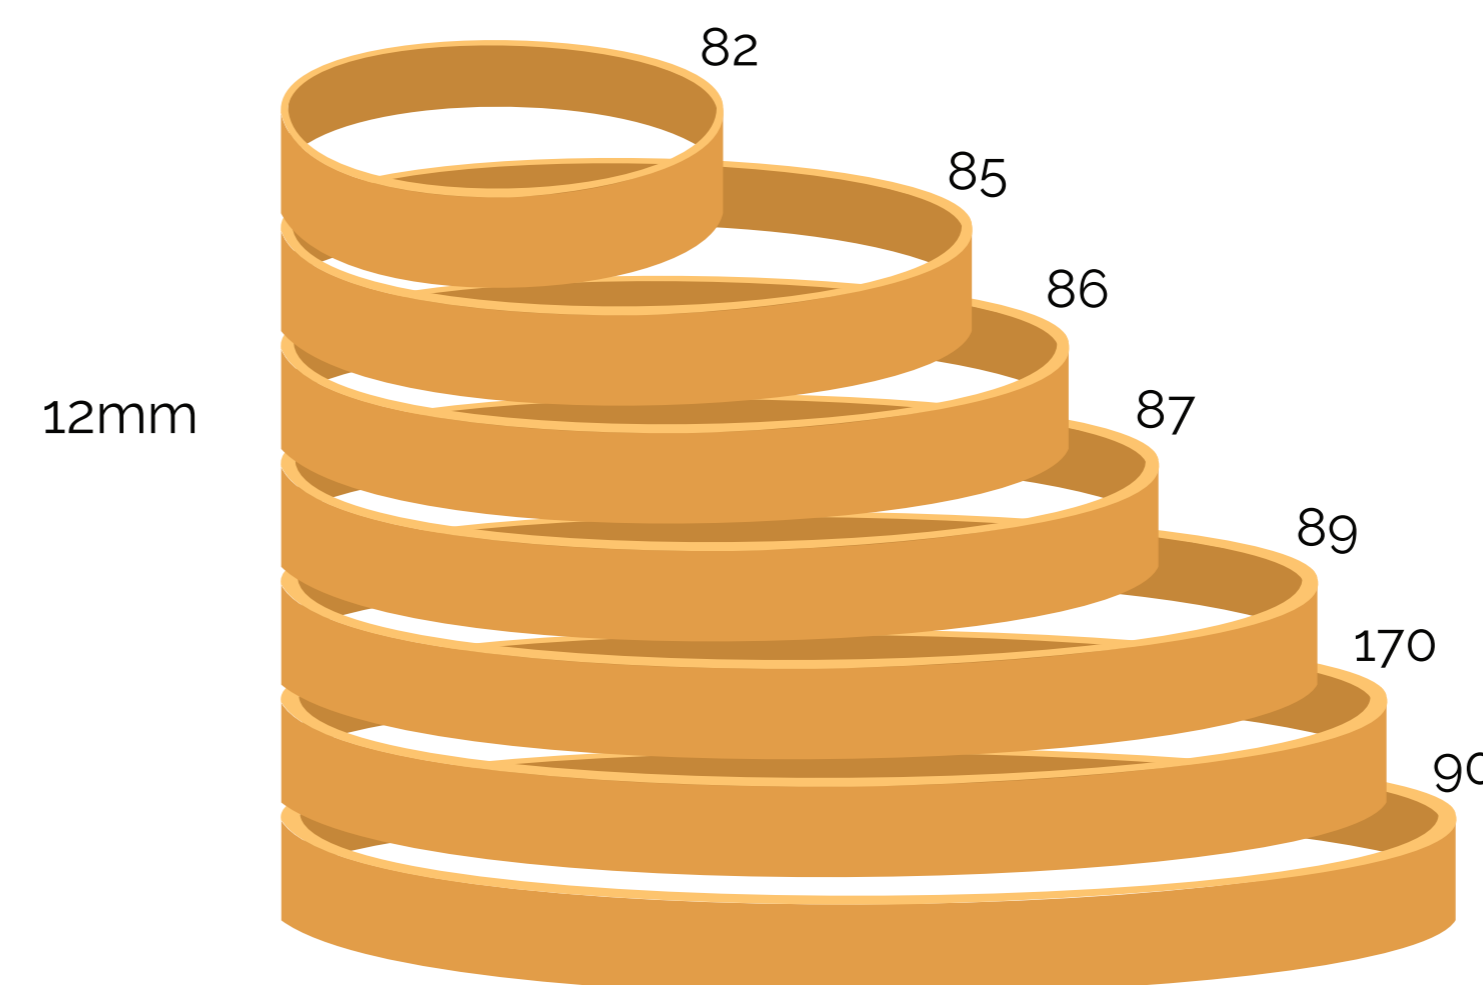

BOUNCE RUBBER BANDS

RUBBER BAND SIZE CHART

WIDTH SIZE

SIZE LENGTH X WIDTH

No 8	25mm x 1.5mm
No 10	35mm x 1.5mm
No 12	38mm x 1.5mm
No 16	60mm x 1.5mm
No 24	150mm x 1.5mm

No 14	50mm x 2.0mm
No 18	80mm x 2.0mm
No 19	90mm x 2.0mm

No 29	44mm x 3.0mm
No 30	50mm x 3.0mm
No 31	60mm x 3.0mm
No 32	75mm x 3.0mm
No 33	90mm x 3.0mm
No 34	100mm x 3.0mm
No 35	120mm x 3.0mm
No 220	250mm x 3.0mm

No 28	40mm x 3.5mm
-------	--------------

No 175	175mm x 4.0mm
--------	---------------

No 60	42mm x 6.0mm
No 61	50mm x 6.0mm
No 62	64mm x 6.0mm
No 63	80mm x 6.0mm
No 64	90mm x 6.0mm
No 65	100mm x 6.0mm
No 67	120mm x 6.0mm
No 68	140mm x 6.0mm

WIDTH SIZE

12mm

SIZE LENGTH X WIDTH

No 75	75mm x 8.0mm
No 79	50mm x 10.0mm
No 73	75mm x 10.0mm
No 78	80mm x 10.0mm

No 105	127mm x 15.0mm
No 106	160mm x 15.0mm
No 107	180mm x 15.0mm
No 109	200mm x 15.0mm

No 203	300mm x 25.0mm
--------	----------------

25mm