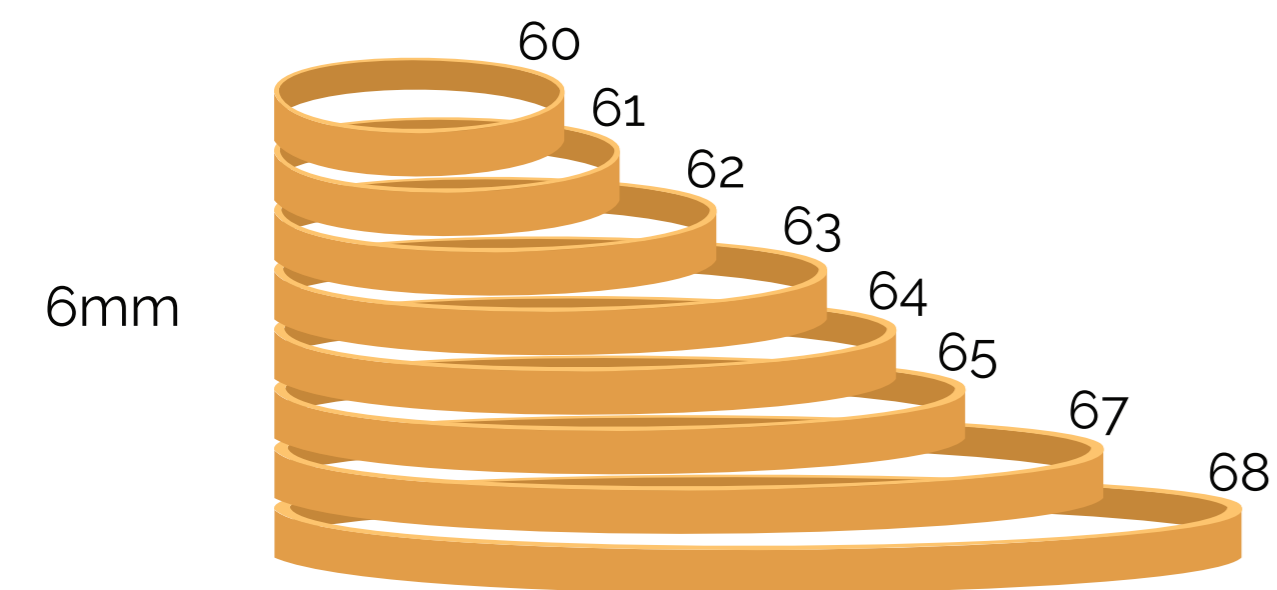

BOUNCE RUBBER BANDS

RUBBER BAND SIZE CHART

WIDTH SIZE

SIZE LENGTH X WIDTH

No 8	25mm x 1.5mm
No 10	35mm x 1.5mm
No 12	38mm x 1.5mm
No 16	60mm x 1.5mm
No 24	150mm x 1.5mm

No 14	50mm x 2.0mm
No 18	80mm x 2.0mm
No 19	90mm x 2.0mm

No 29	44mm x 3.0mm
No 30	50mm x 3.0mm
No 31	60mm x 3.0mm
No 32	75mm x 3.0mm
No 33	90mm x 3.0mm
No 34	100mm x 3.0mm
No 35	120mm x 3.0mm
No 220	250mm x 3.0mm

No 28	40mm x 3.5mm
-------	--------------

No 175	175mm x 4.0mm
--------	---------------

No 60	42mm x 6.0mm
No 61	50mm x 6.0mm
No 62	64mm x 6.0mm
No 63	80mm x 6.0mm
No 64	90mm x 6.0mm
No 65	100mm x 6.0mm
No 67	120mm x 6.0mm
No 68	140mm x 6.0mm

WIDTH SIZE

12mm

SIZE LENGTH X WIDTH

No 75	75mm x 8.0mm
No 79	50mm x 10.0mm
No 73	75mm x 10.0mm
No 78	80mm x 10.0mm

No 105	127mm x 15.0mm
No 106	160mm x 15.0mm
No 107	180mm x 15.0mm
No 109	200mm x 15.0mm

No 203	300mm x 25.0mm
--------	----------------

25mm