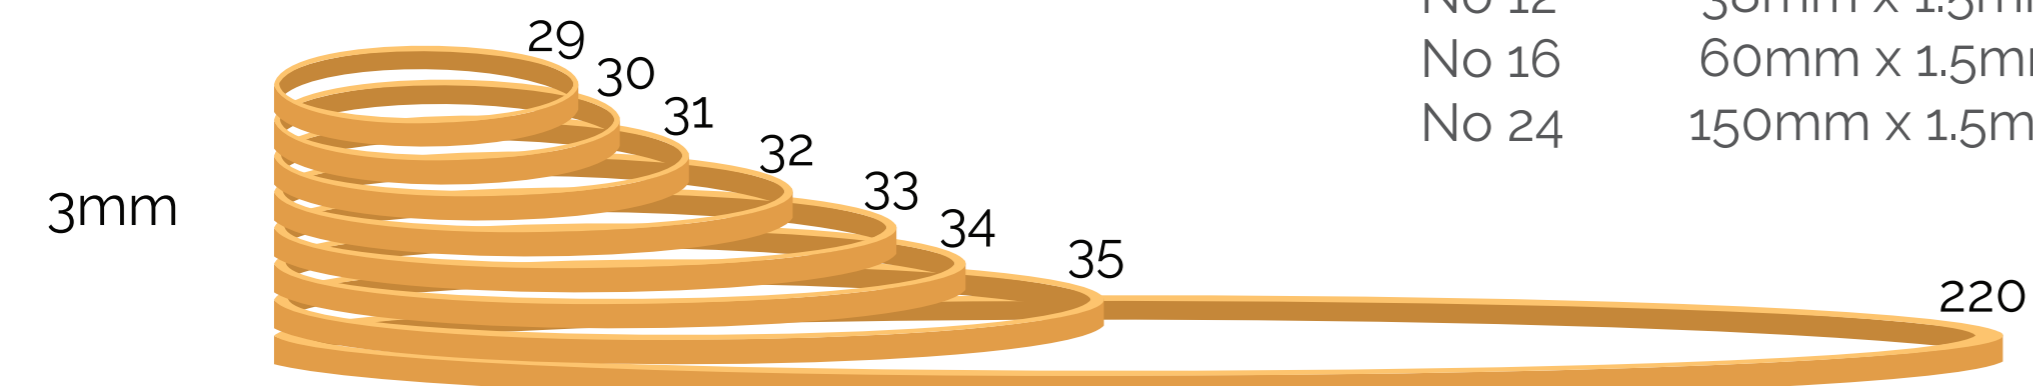

BOUNCE RUBBER BANDS

RUBBER BAND SIZE CHART

WIDTH SIZE

SIZE LENGTH X WIDTH

No 8	25mm x 1.5mm
No 10	35mm x 1.5mm
No 12	38mm x 1.5mm
No 16	60mm x 1.5mm
No 24	150mm x 1.5mm

No 14	50mm x 2.0mm
No 18	80mm x 2.0mm
No 19	90mm x 2.0mm

No 29	44mm x 3.0mm
No 30	50mm x 3.0mm
No 31	60mm x 3.0mm
No 32	75mm x 3.0mm
No 33	90mm x 3.0mm
No 34	100mm x 3.0mm
No 35	120mm x 3.0mm
No 220	250mm x 3.0mm

No 28	40mm x 3.5mm
-------	--------------

No 175	175mm x 4.0mm
--------	---------------

No 60	42mm x 6.0mm
No 61	50mm x 6.0mm
No 62	64mm x 6.0mm
No 63	80mm x 6.0mm
No 64	90mm x 6.0mm
No 65	100mm x 6.0mm
No 67	120mm x 6.0mm
No 68	140mm x 6.0mm

WIDTH SIZE

12mm

SIZE LENGTH X WIDTH

No 75	75mm x 8.0mm
No 79	50mm x 10.0mm
No 73	75mm x 10.0mm
No 78	80mm x 10.0mm

No 105	127mm x 15.0mm
No 106	160mm x 15.0mm
No 107	180mm x 15.0mm
No 109	200mm x 15.0mm

No 203	300mm x 25.0mm
--------	----------------

25mm